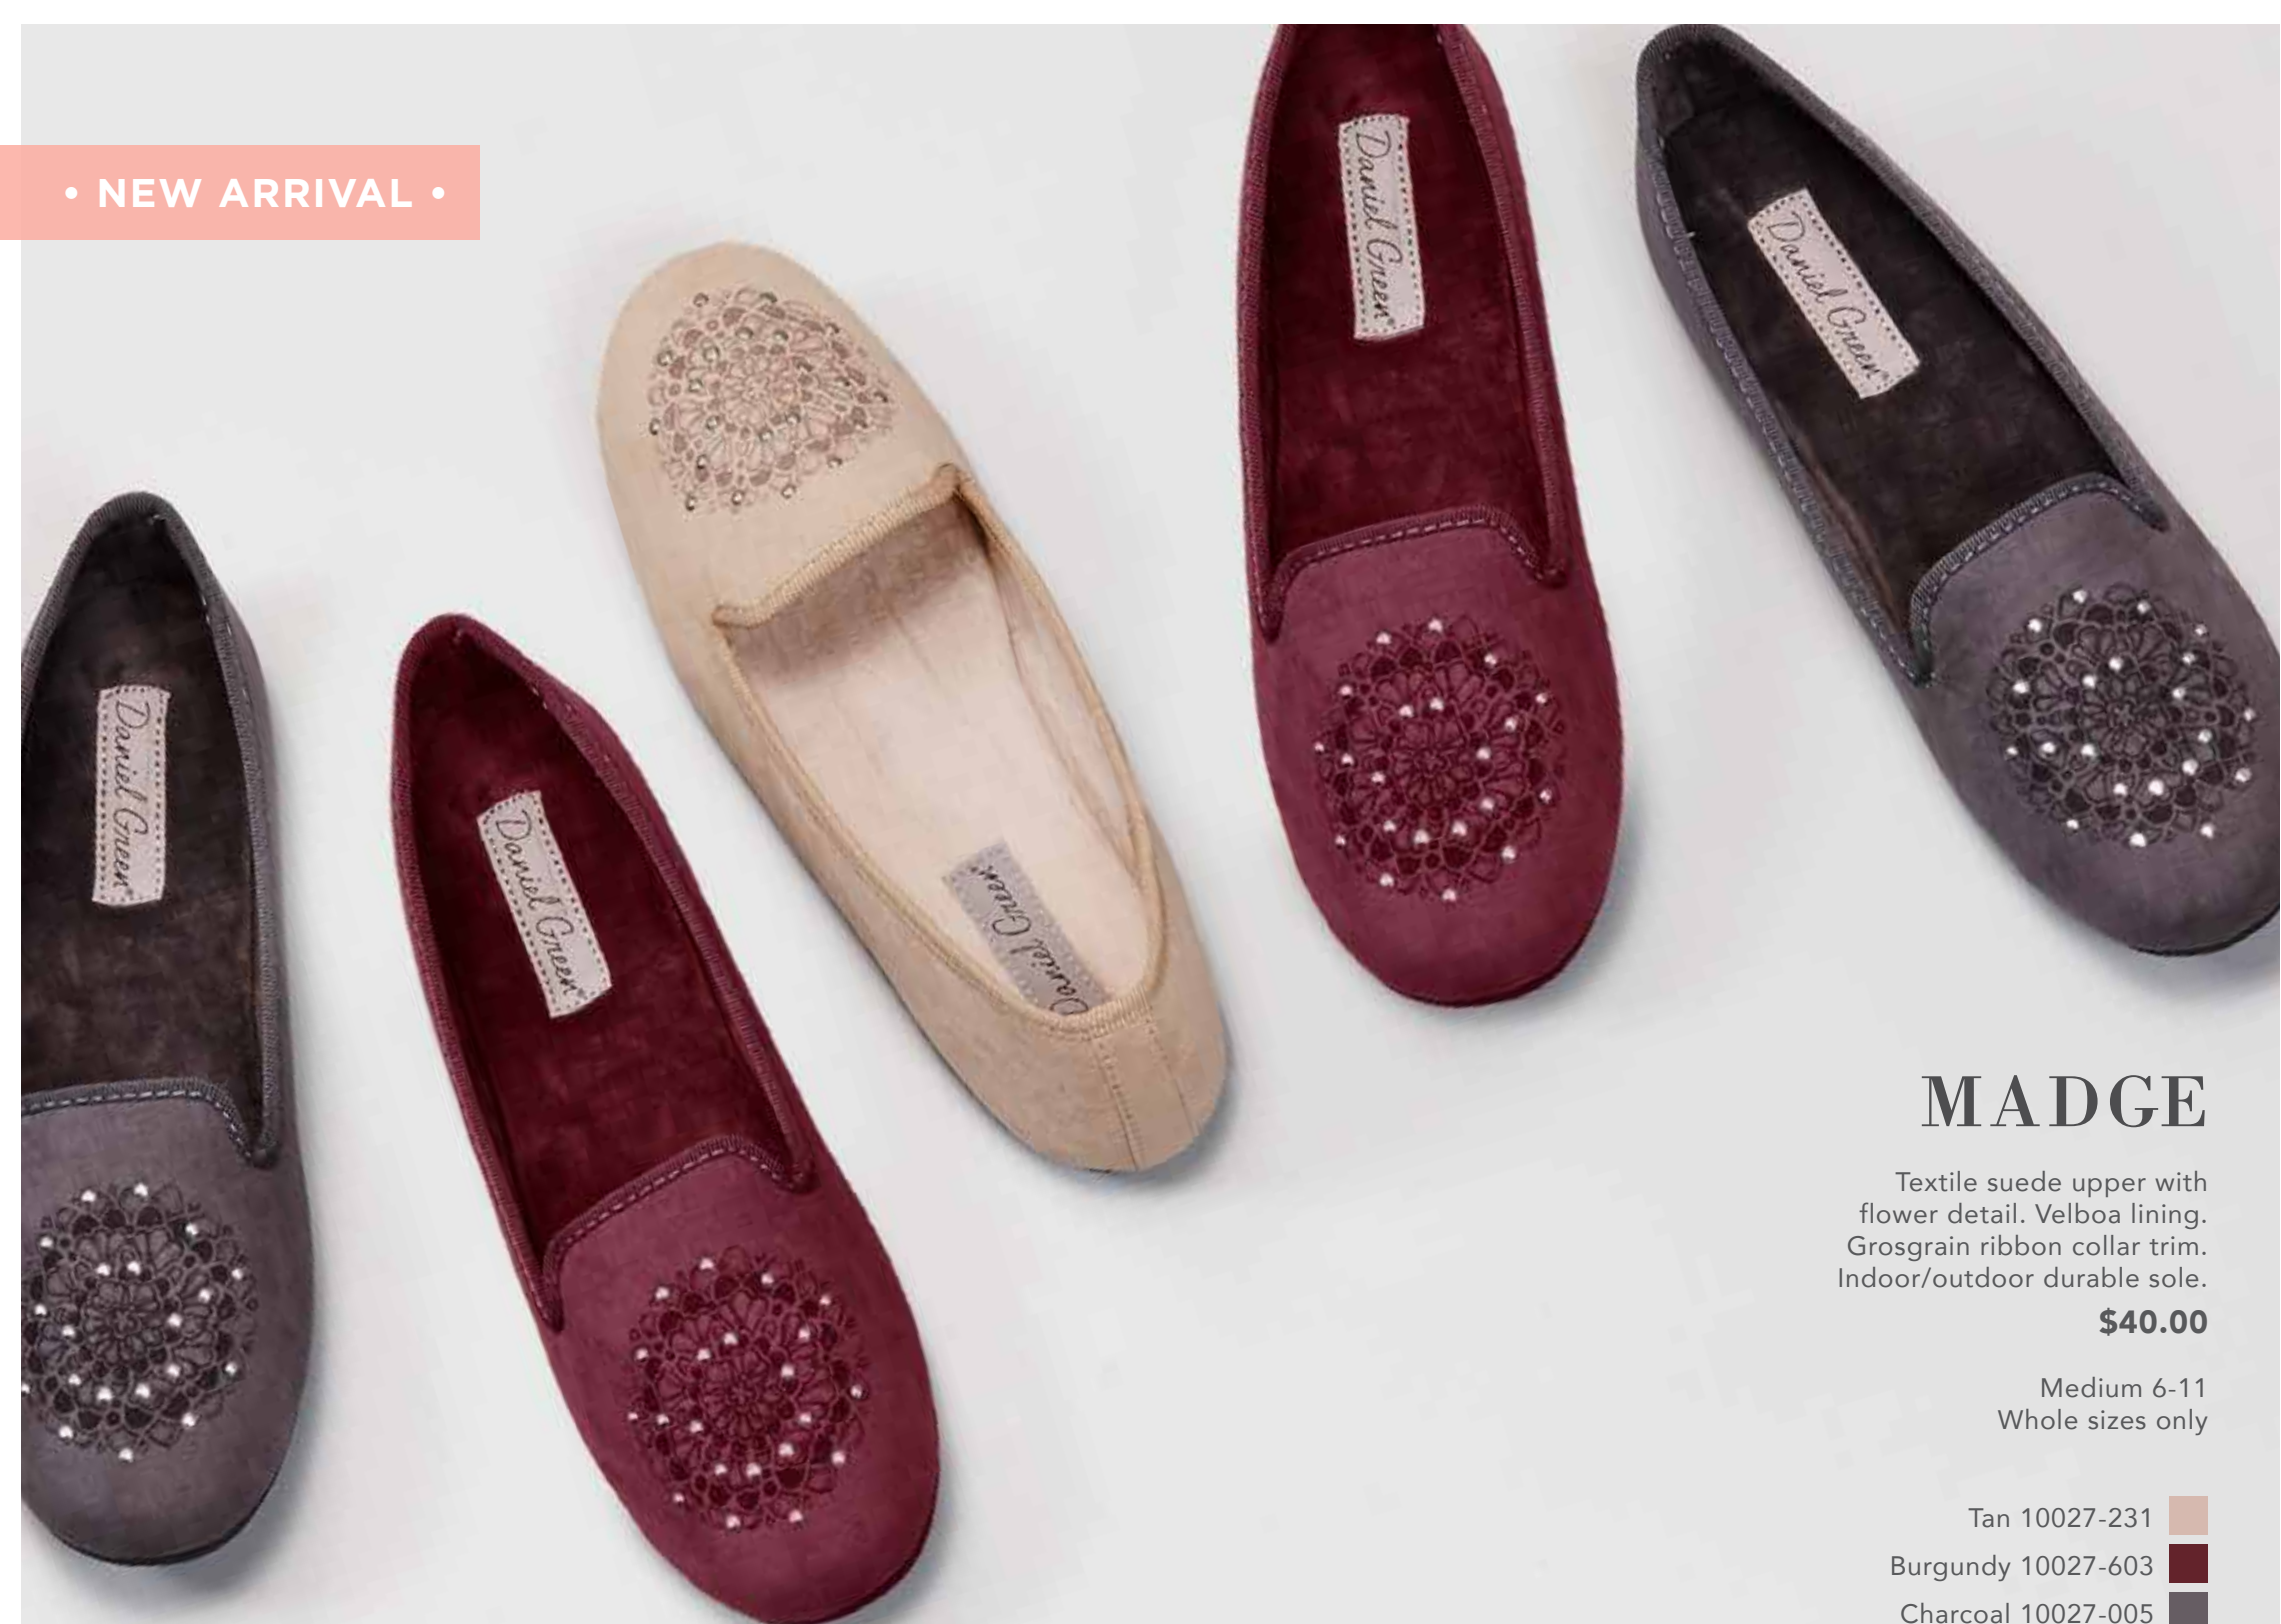

## JOELLA

Multi colored felt like upper. Faux fur collar and lining. Decorative wood bead on vamp. Indoor/outdoor durable sole.

**\$45.00**

Medium 6-11  
Whole sizes only

Blue 10026-410

Multi 10026-600

• NEW ARRIVAL •