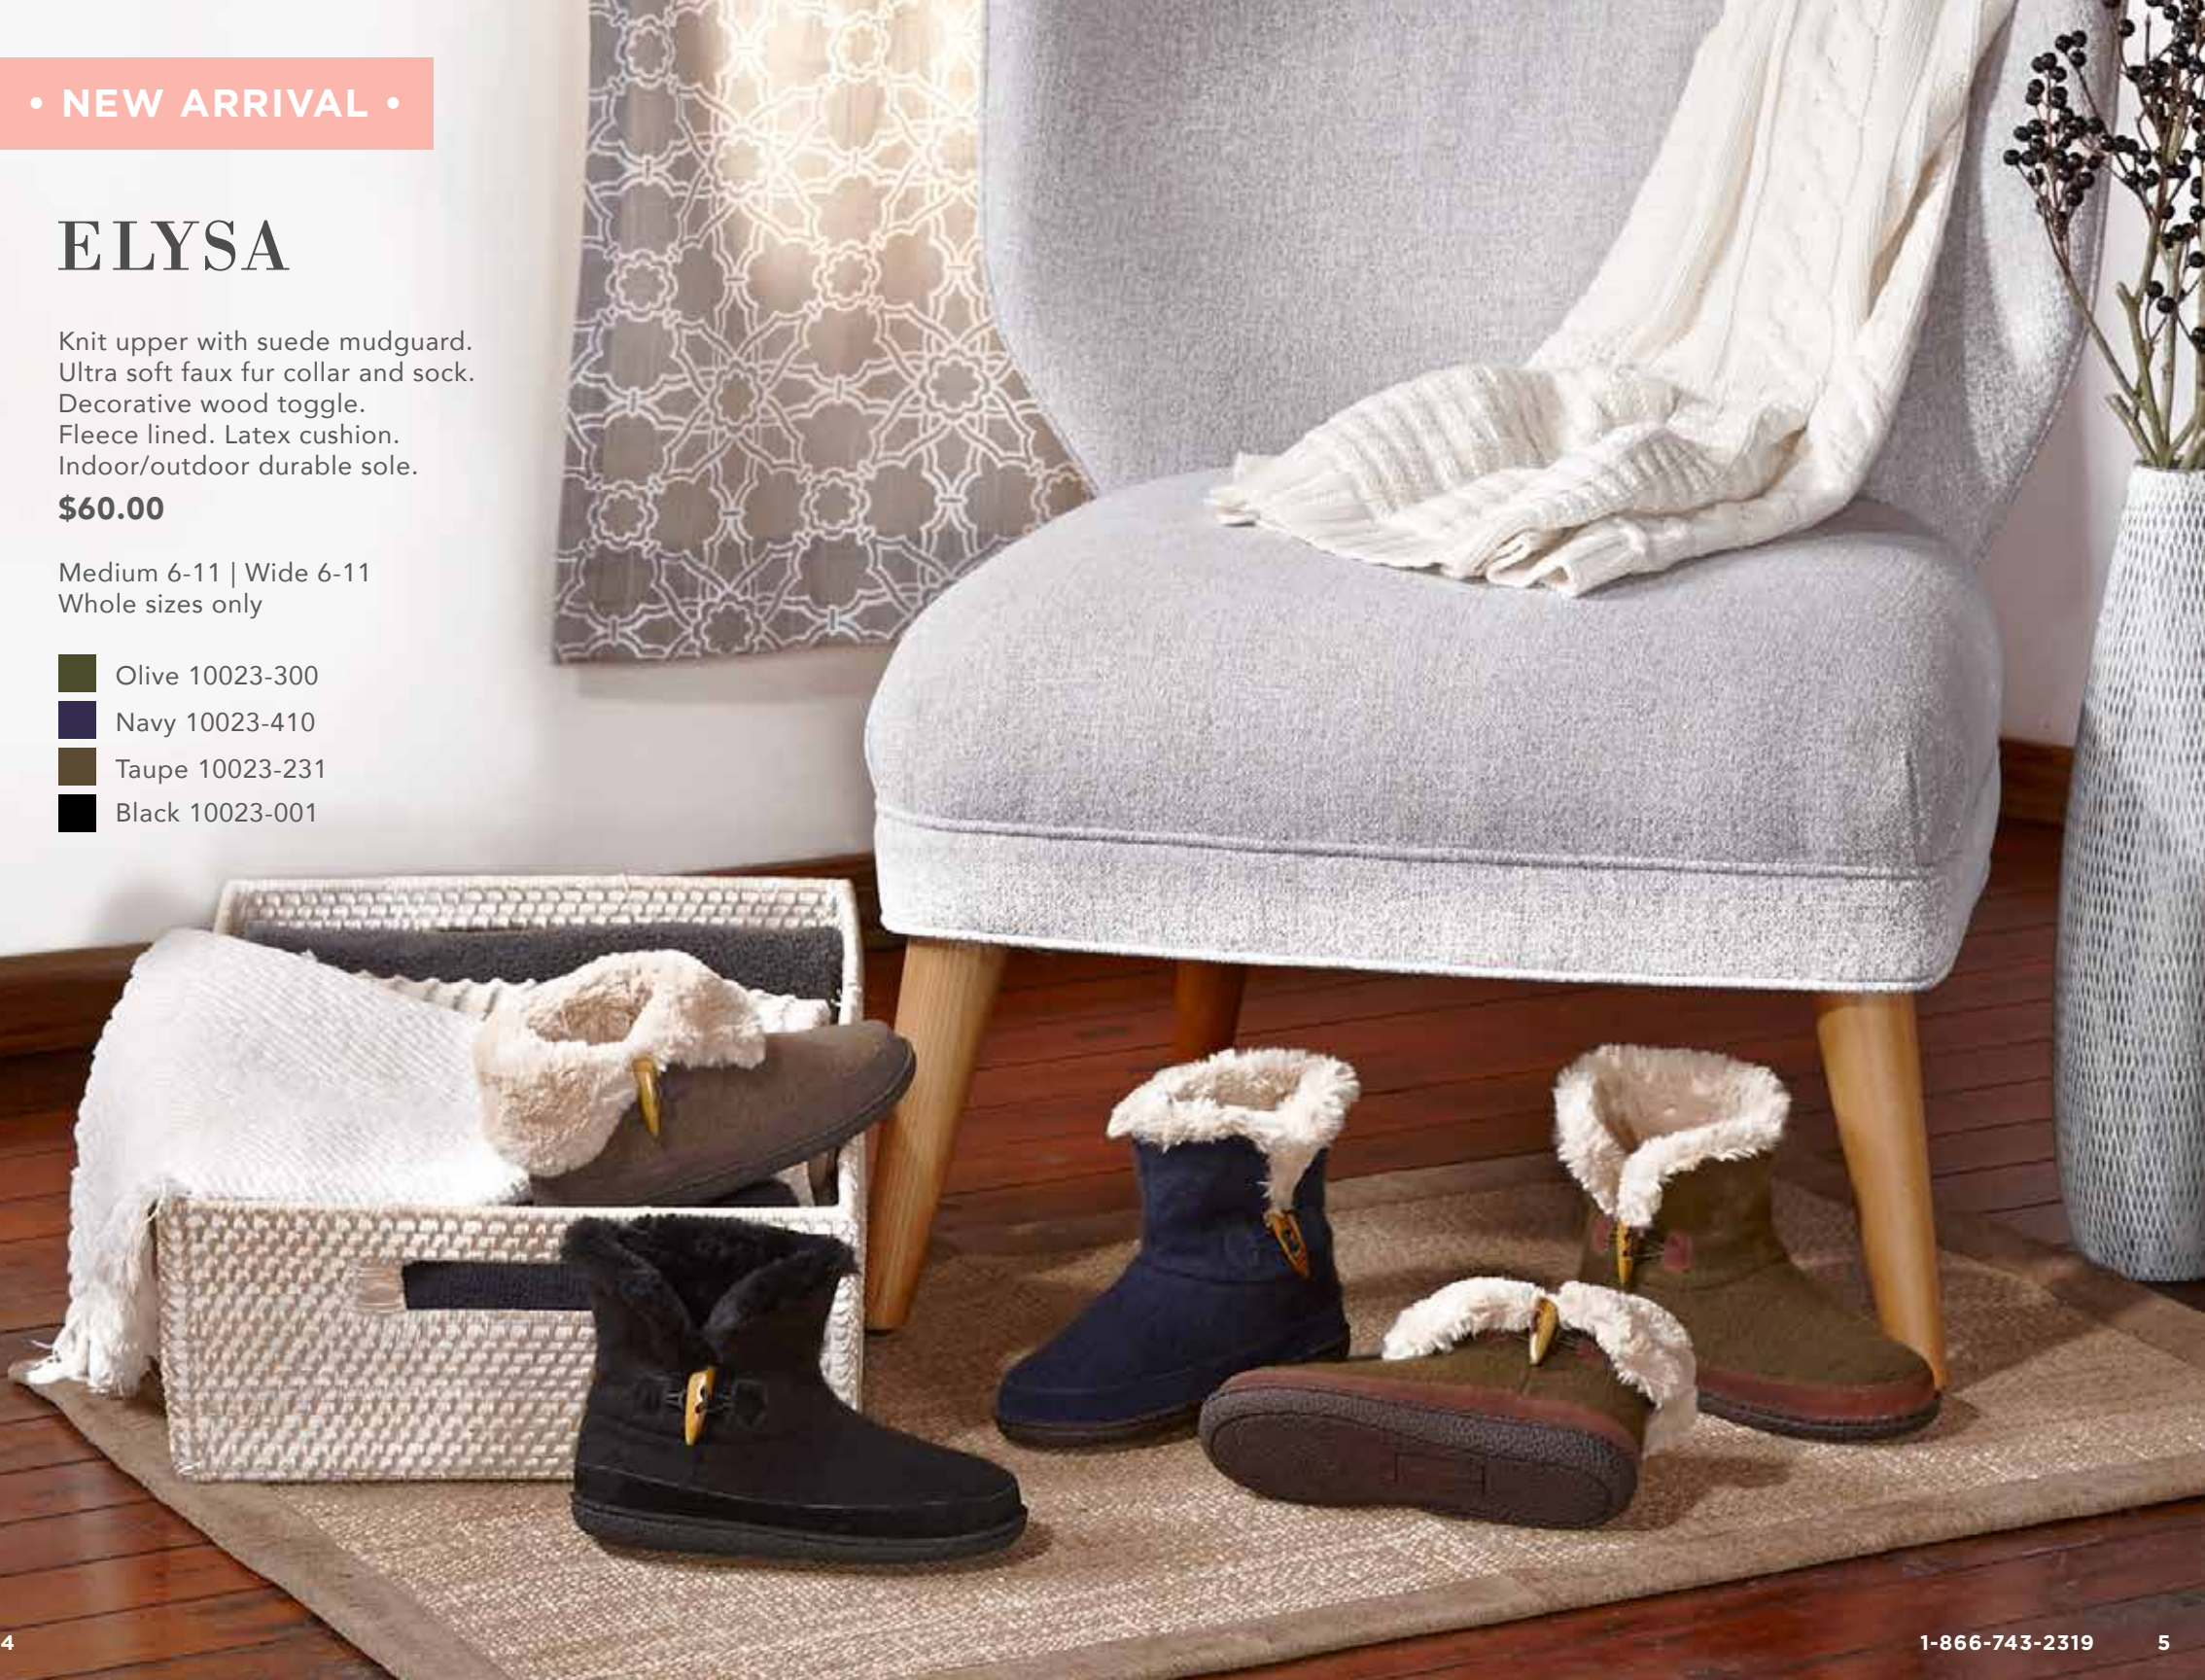

• NEW ARRIVAL •

ELYSA

Knit upper with suede mudguard.
Ultra soft faux fur collar and sock.
Decorative wood toggle.
Fleece lined. Latex cushion.
Indoor/outdoor durable sole.

$60.00

Medium 6-11 | Wide 6-11
Whole sizes only

- Olive 10023-300
- Navy 10023-410
- Taupe 10023-231
- Black 10023-001